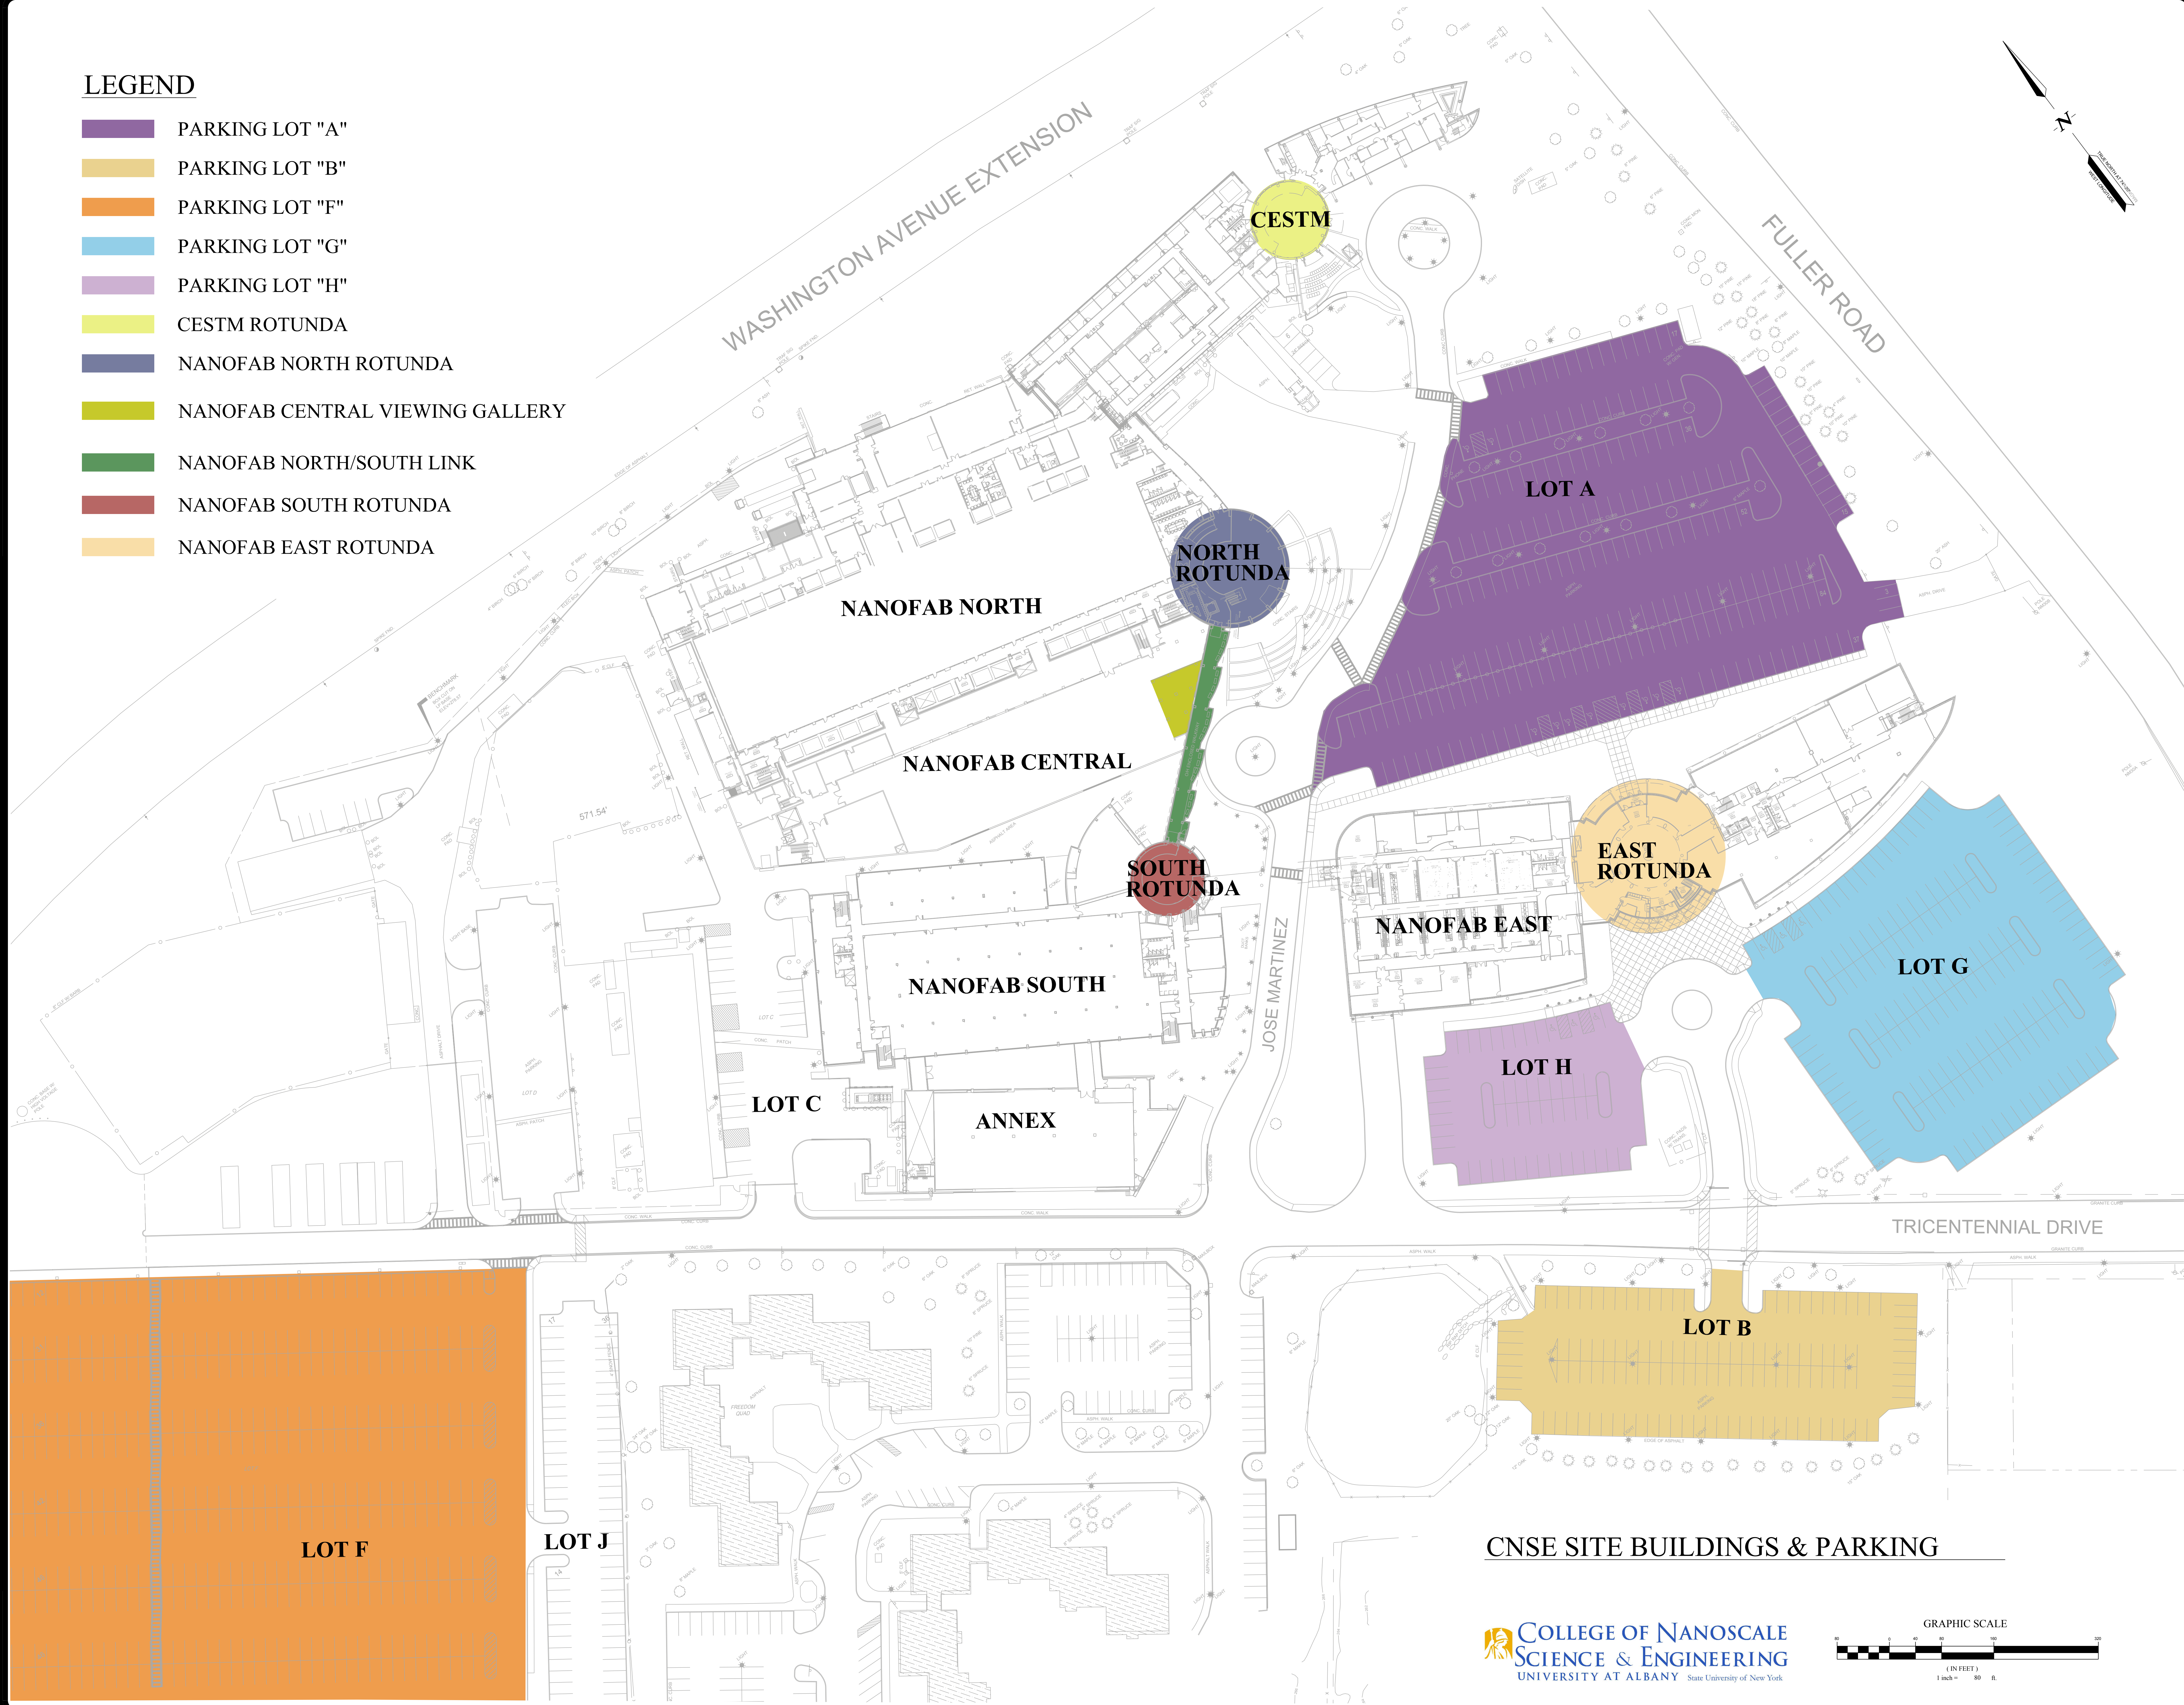

LEGEND

- PARKING LOT "A"
- PARKING LOT "B"
- PARKING LOT "F"
- PARKING LOT "G"
- PARKING LOT "H"
- CESTM ROTUNDA
- NANOFAB NORTH ROTUNDA
- NANOFAB CENTRAL VIEWING GALLERY
- NANOFAB NORTH/SOUTH LINK
- NANOFAB SOUTH ROTUNDA
- NANOFAB EAST ROTUNDA

CNSE SITE BUILDINGS & PARKING

CNSE_EXISTING_BLDGS_PARKING_BASINS_REV2